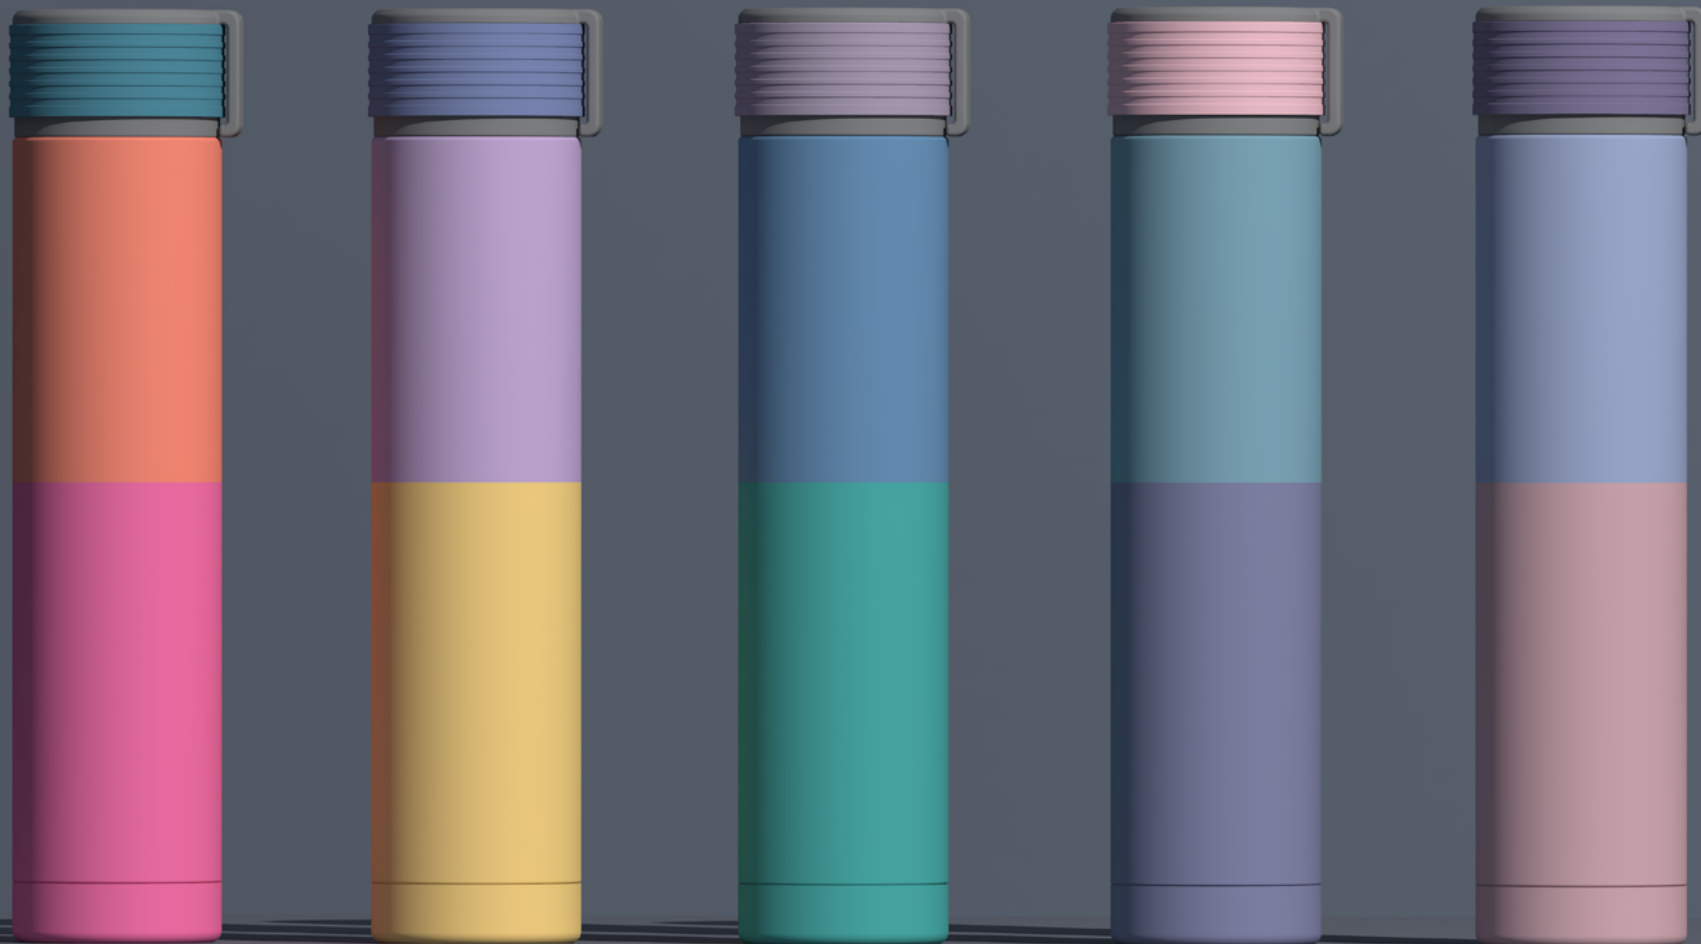

asobu[®] *Urban*
VACUUM INSULATED BOTTLE

asobu[®] Orb
VACUUM INSULATED BOTTLE

asobu® *New Skin*

asobu® *Superb Sippy*
VACUUM INSULATED STRAW TUMBLER

asobu® *Skinny* MINI
VACUUM INSULATED WATER BOTTLE

asobu[®] *Urban*
VACUUM INSULATED BOTTLE

asobu[®] *Slim Can*
VACUUM INSULATED CAN HOLDER

asobu[®] *Tied tumbler*
VACUUM INSULATED COFFEE TUMBLER

asobu® *Juicy Box*
TRITAN JUICE DRINKING BOX WITH SILICONE STRAW

Thank you!