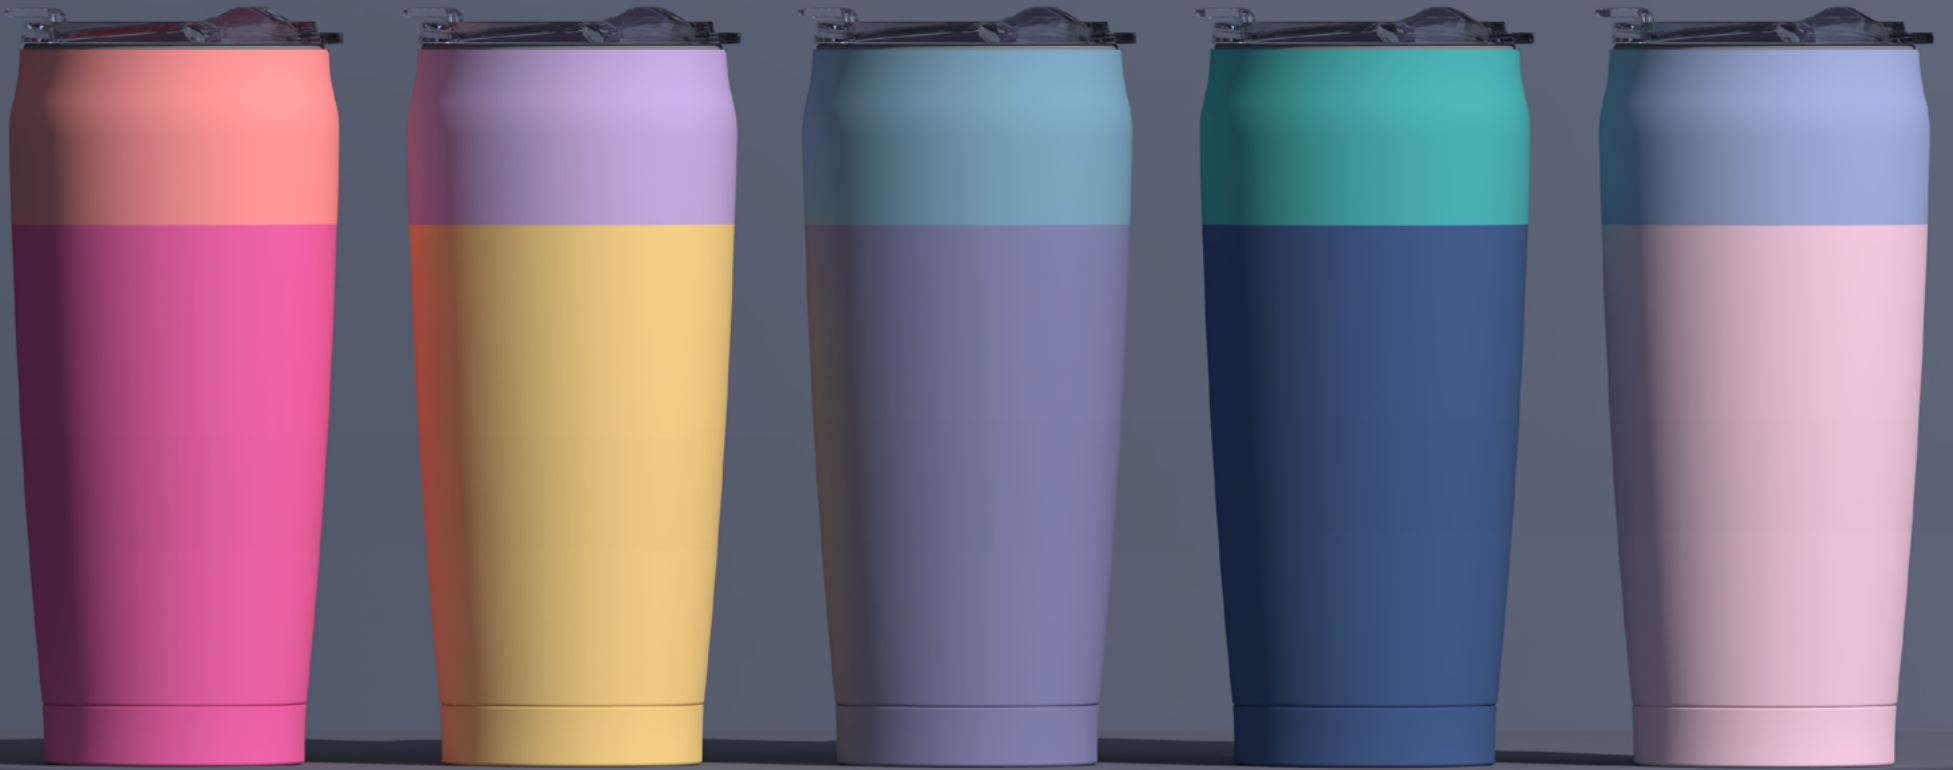

asobu® *Skinny* MINI
VACUUM INSULATED WATER BOTTLE

asobu[®] *Infinite*
VACUUM INSULATED CORK MUG

asobu[®] *Urban*
VACUUM INSULATED BOTTLE

asobu® *Orb*
VACUUM INSULATED BOTTLE

asobu[®] *Ultimate*
VACUUM INSULATED COFFEE MUG

asobu[®] *Urban*
VACUUM INSULATED BOTTLE

asobu[®] Orb
VACUUM INSULATED BOTTLE

asobu® *New Skin*

asobu® *Superb Sippy*
VACUUM INSULATED STRAW TUMBLER

asobu® *Skinny* MINI
VACUUM INSULATED WATER BOTTLE

asobu[®] *Urban*
VACUUM INSULATED BOTTLE

asobu[®] *Slim Can*
VACUUM INSULATED CAN HOLDER

asobu[®] *Tied tumbler*
VACUUM INSULATED COFFEE TUMBLER

asobu® *Juicy Box*
TRITAN JUICE DRINKING BOX WITH SILICONE STRAW

Thank you!