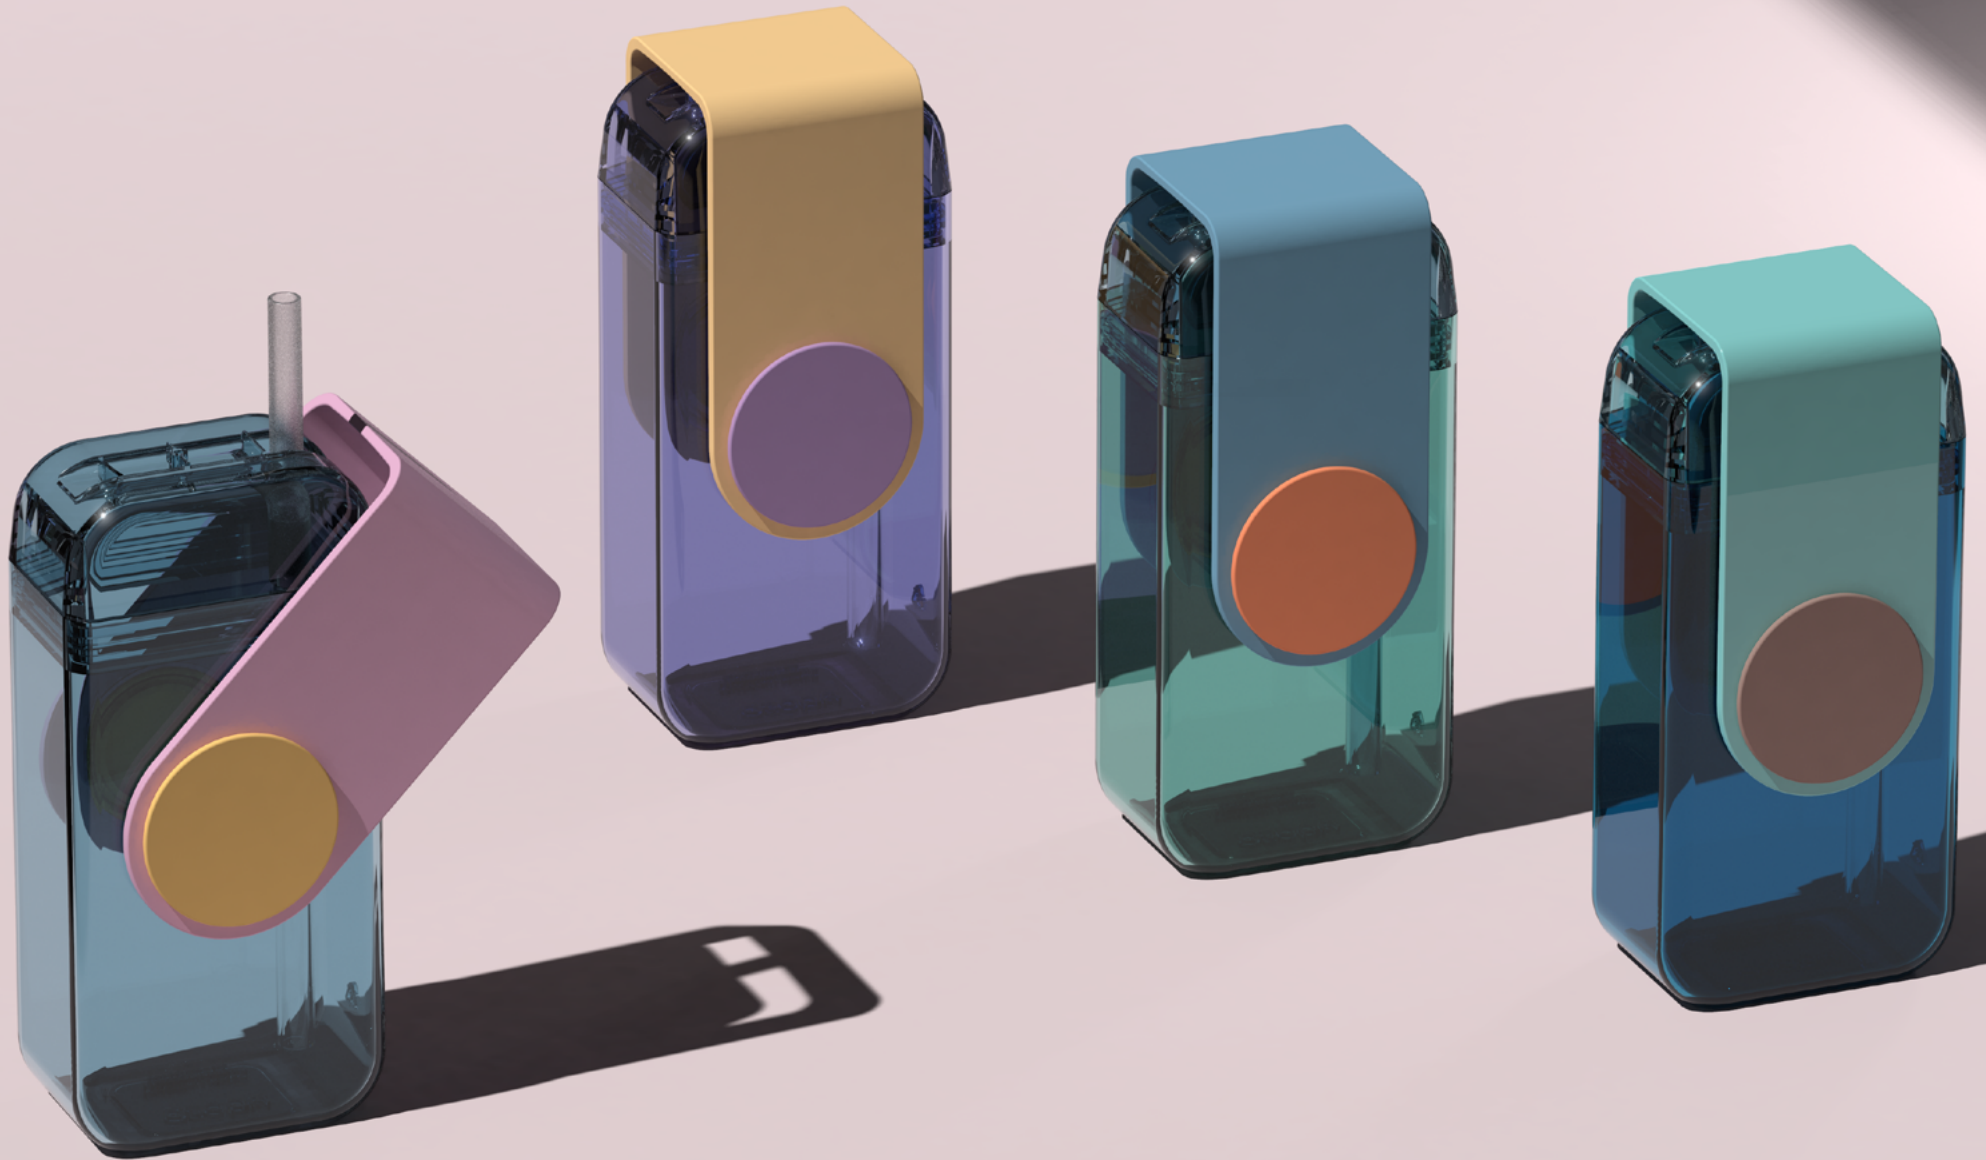

asobu[®] *Urban*
VACUUM INSULATED BOTTLE

asobu[®] Orb
VACUUM INSULATED BOTTLE

asobu® *New Skin*

asobu® *Superb Sippy*
VACUUM INSULATED STRAW TUMBLER

asobu® *Skinny* MINI
VACUUM INSULATED WATER BOTTLE

asobu[®] *Urban*
VACUUM INSULATED BOTTLE

asobu[®] *Slim Can*
VACUUM INSULATED CAN HOLDER

asobu[®] *Tied tumbler*
VACUUM INSULATED COFFEE TUMBLER

asobu® *Juicy Box*
TRITAN JUICE DRINKING BOX WITH SILICONE STRAW

Thank you!