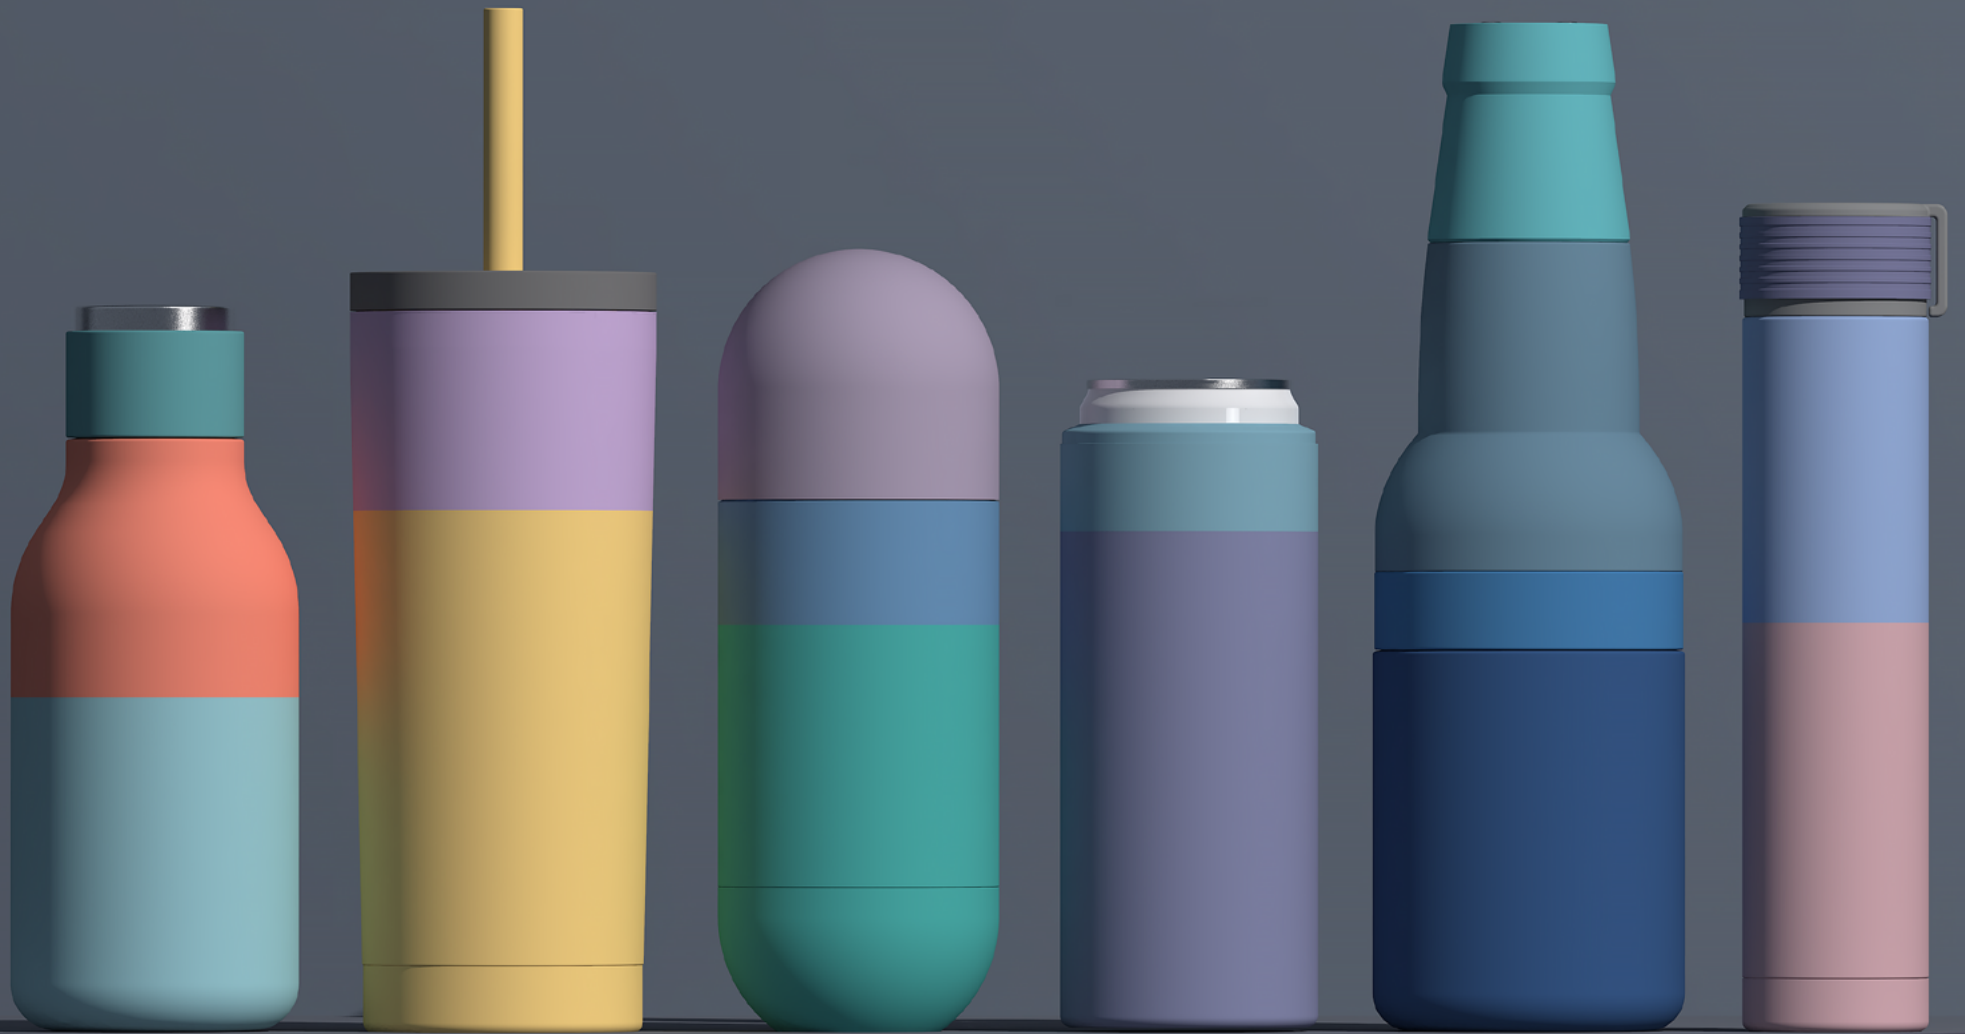

asobu® *Skinny* MINI
VACUUM INSULATED WATER BOTTLE

asobu[®] *Infinite*
VACUUM INSULATED CORK MUG

asobu[®] *Urban*
VACUUM INSULATED BOTTLE

asobu® *Orb*
VACUUM INSULATED BOTTLE

asobu[®] *Ultimate*
VACUUM INSULATED COFFEE MUG

asobu® *Superb Sippy*
VACUUM INSULATE STAINLESS TUMBLER

asobu® *“On the Rocks” Kuzie*
VACUUM INSULATED SCOTCH KUZIE

asobu® *Skinny* MINI
VACUUM INSULATED WATER BOTTLE

asobu[®] *Infinite*
VACUUM INSULATED CORK MUG

asobu[®] *Urban*
VACUUM INSULATED BOTTLE

asobu[®] Orb
VACUUM INSULATED BOTTLE

asobu® *New Skin*

asobu® *Superb Sippy*
VACUUM INSULATED STRAW TUMBLER

asobu® *Skinny* MINI
VACUUM INSULATED WATER BOTTLE

asobu[®] *Urban*
VACUUM INSULATED BOTTLE

asobu[®] *Slim Can*
VACUUM INSULATED CAN HOLDER

asobu[®] *Tied tumbler*
VACUUM INSULATED COFFEE TUMBLER

asobu® *Juicy Box*
TRITAN JUICE DRINKING BOX WITH SILICONE STRAW

Thank you!