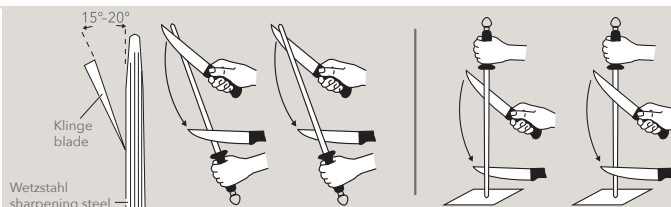

After extended use blades may be easily resharpened on a WÜSTHOF steel. Simply hold the blade at a ca. 15 - 20 degree angle and draw down and across each side of the steel.